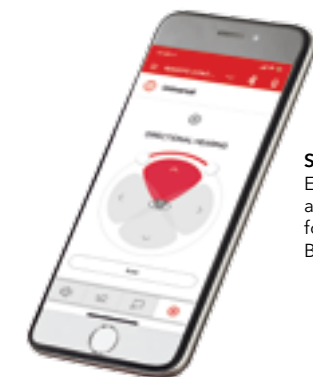

Signia app
Enables remote control and direct streaming for hearing aids using Bluetooth