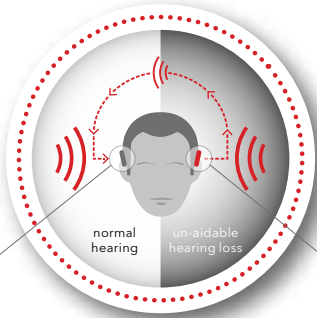

## HEARING WITH EASE

The game-changing technology of CROS X devices understands your personal hearing environment in greater detail than ever to deliver sound precisely tailored to you.

Thanks to the wireless transmission from the unaidable ear to the ear with better hearing, you can follow conversations effortlessly, even when someone is speaking to you on your unaidable side.

### CROS

Hearing aid receives sound via CROS on the unaidable side.

CROS wirelessly transmits sounds.

### BiCROS

Hearing aid receives sound via CROS on the unaidable side and amplifies as needed based on individual settings. A motion sensor in BiCROS Pure X devices ensures optimal hearing even while moving.