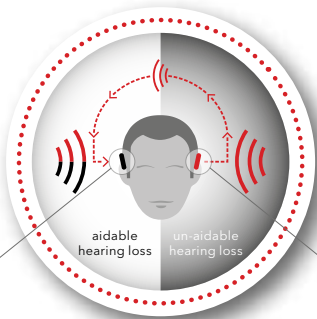

## HEARING WITH EASE

The game-changing technology of CROS X devices understands your personal hearing environment in greater detail than ever to deliver sound precisely tailored to you.

Thanks to the wireless transmission from the unaidable ear to the ear with better hearing, you can follow conversations effortlessly, even when someone is speaking to you on your unaidable side.

### CROS

Hearing aid receives sound via CROS on the unaidable side.

CROS wirelessly transmits sounds.

### BiCROS

Hearing aid receives sound via CROS on the unaidable side and amplifies as needed based on individual settings. A motion sensor in BiCROS Pure X devices ensures optimal hearing even while moving.